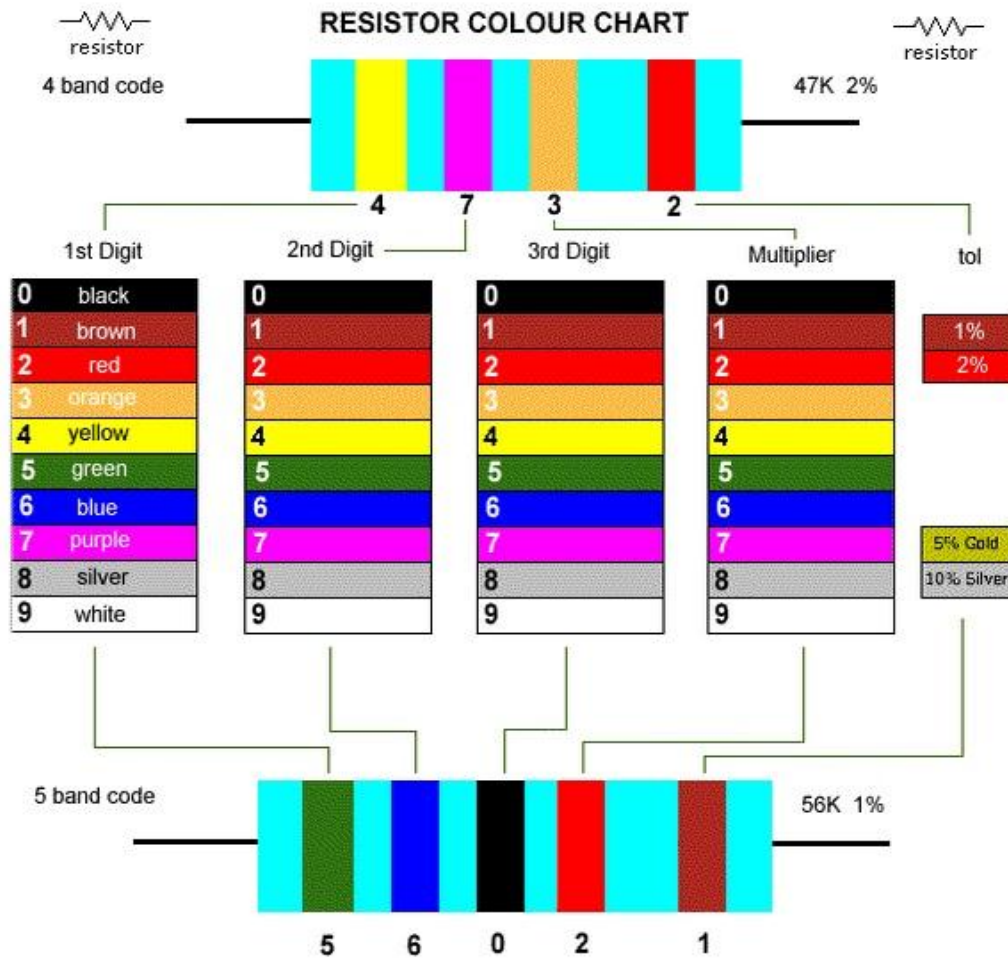

Color Code Chart

3rd Ring if Gold multiplier 0.1

if Silver multiplier 0.01